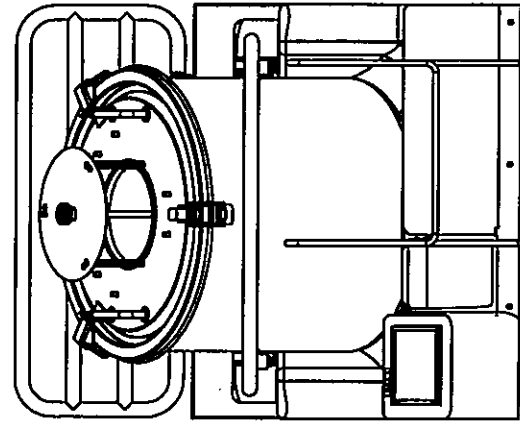

# KS726-CB

External View

### Specification

Size(mm)	Main Body W620xD750xH1,140
Weight(KG)	59
Load	6.6KG-13.2KG
Capacity	7.2L(6KG)/4 min(Standard Setting)
Voltage	AC220/230/240V±10%
Frequency	50/60Hz
Electric consumption	230W/310W