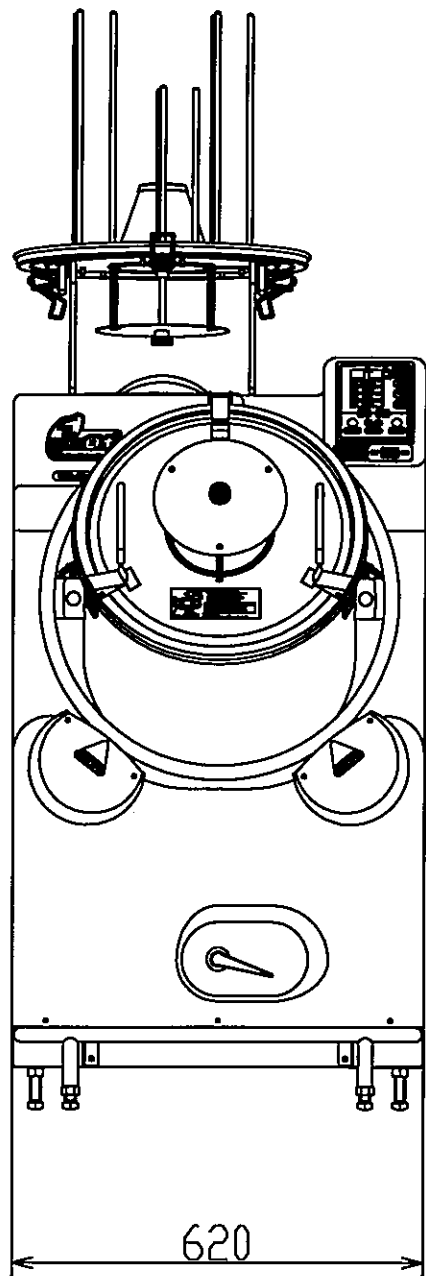

# KS726-CB

External View

### Specification

Size(mm)	Main Body W620xD750xH1,140
Weight(KG)	59
Load	6.6KG-13.2KG
Capacity	7.2L(6KG)/4 min(Standard Setting)
Voltage	AC220/230/240V±10%
Frequency	50/60Hz
Electric consumption	230W/310W