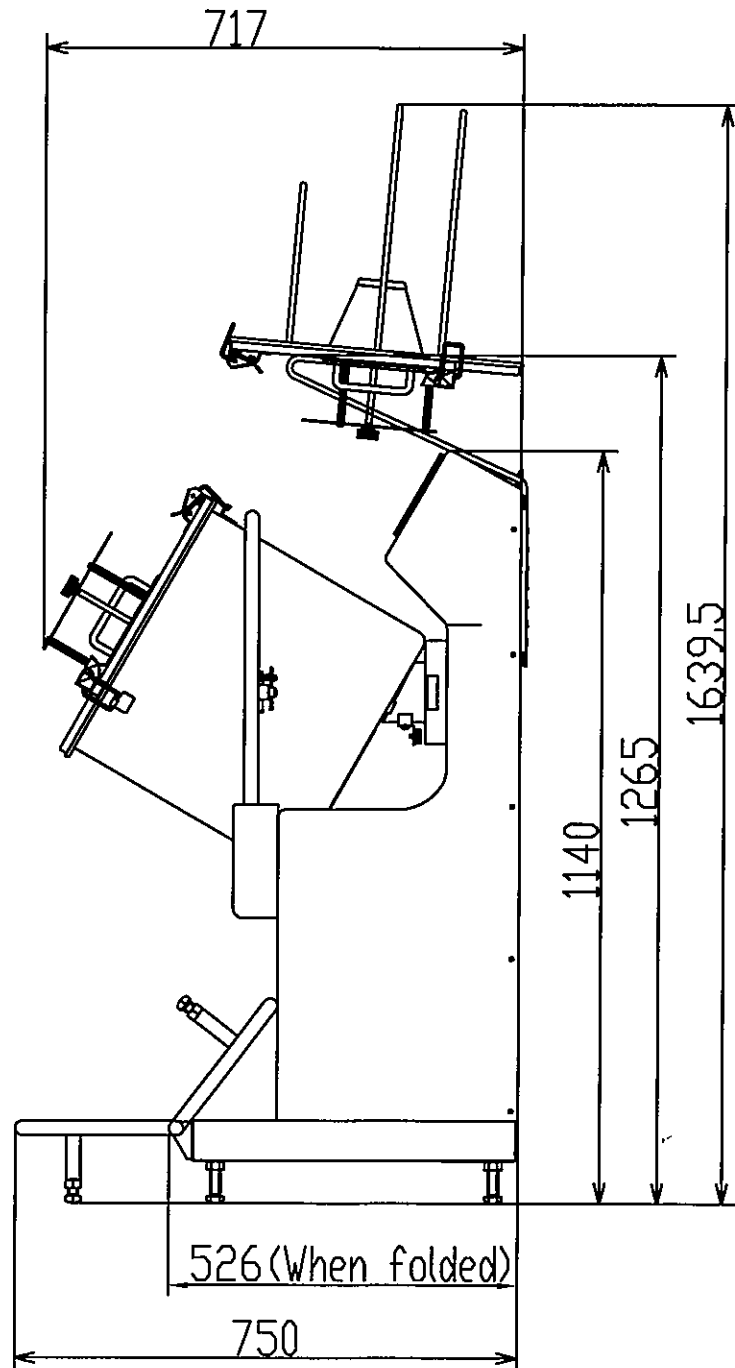

# KS726-CB

External View

### Specification

Size(mm)	Main Body W620xD750xH1,140
Weight(KG)	59
Load	6.6KG-13.2KG
Capacity	7.2L(6KG)/4 min(Standard Setting)
Voltage	AC220/230/240V±10%
Frequency	50/60Hz
Electric consumption	230W/310W